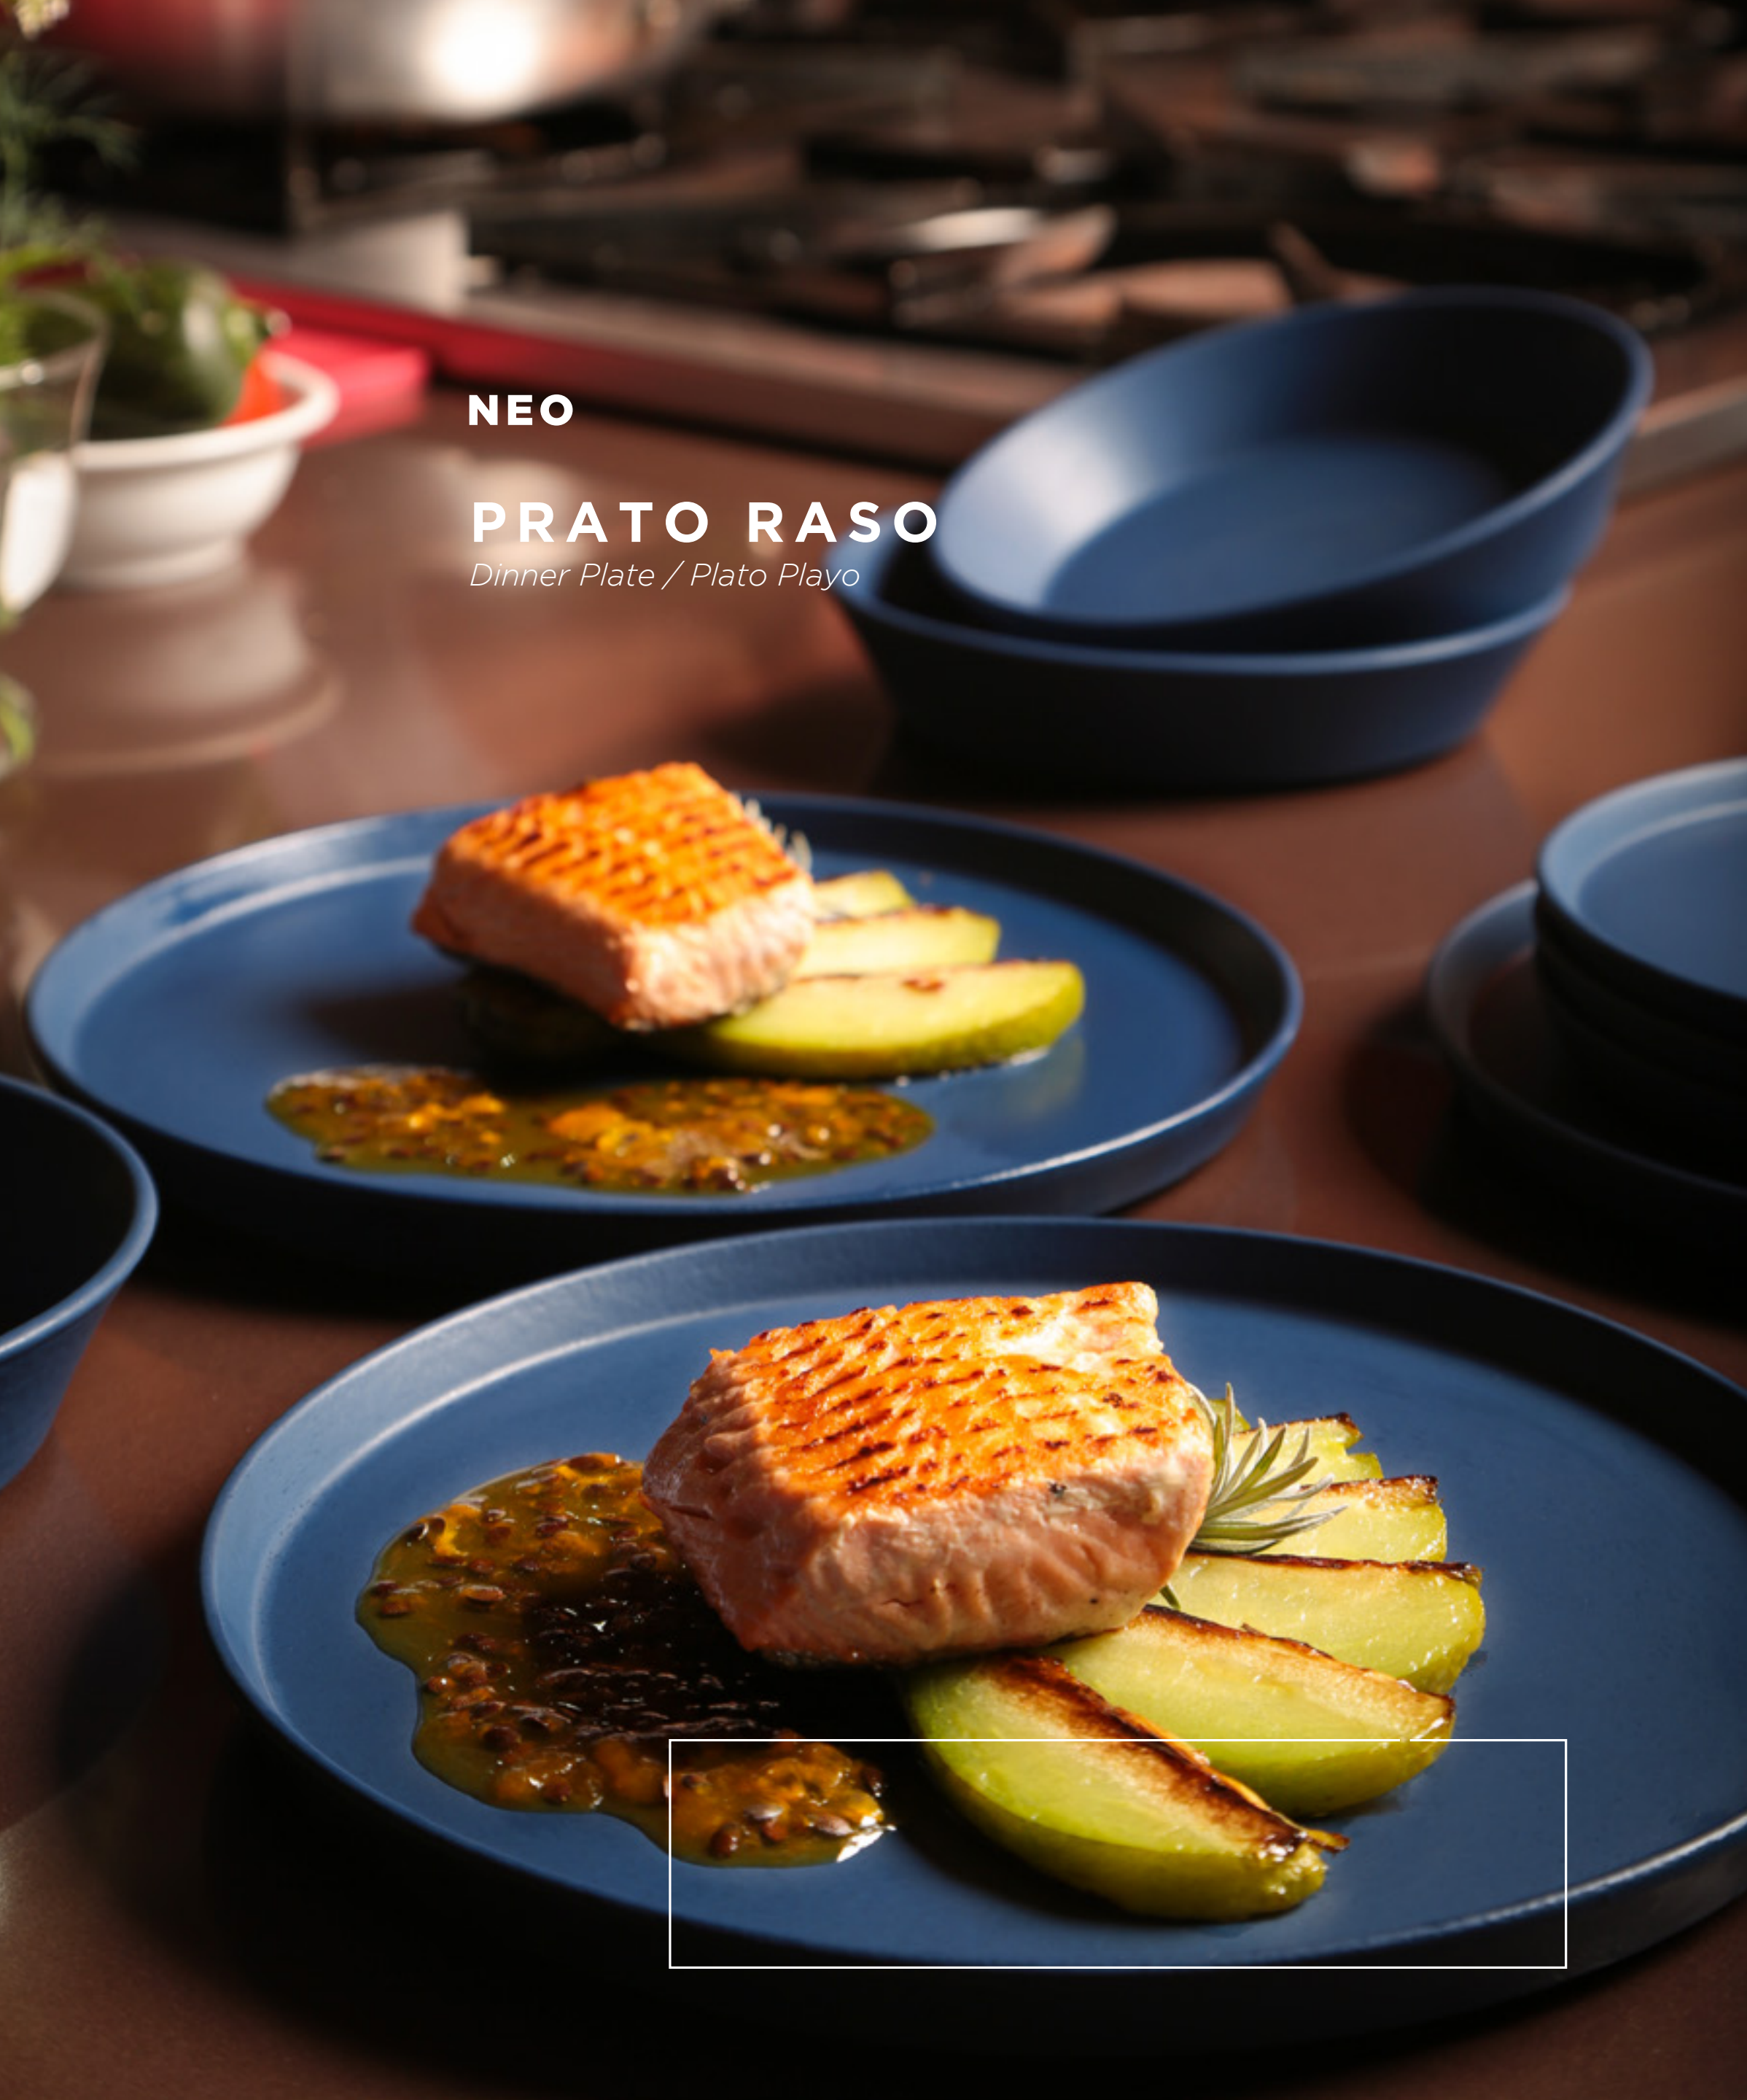

NEO

PRATO RASO

Dinner Plate / Plato Playo

PORTO BRASIL
STONEWARE

NEO

PRATO RASO

Dinner Plate / Plato Playo

NEO