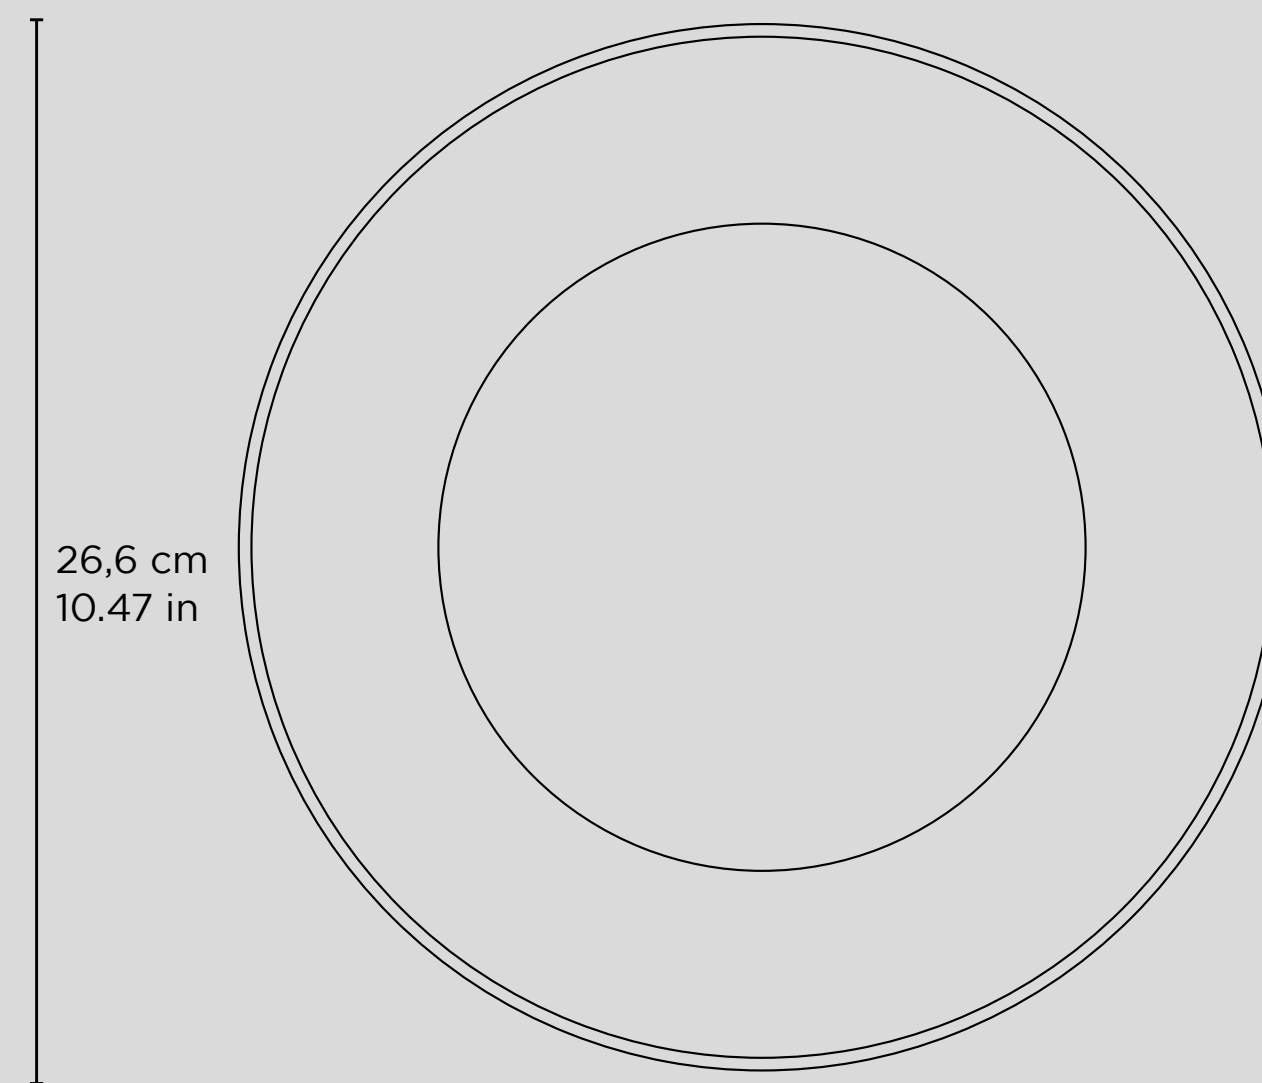

COUP

PRATO RASO

*Dinner Plate / Plato
Playo*

COUP

PRATO RASO

Dinner Plate / Plato Playo

PORTO BRASIL
STONEWARE

26,6 cm
10.47 in