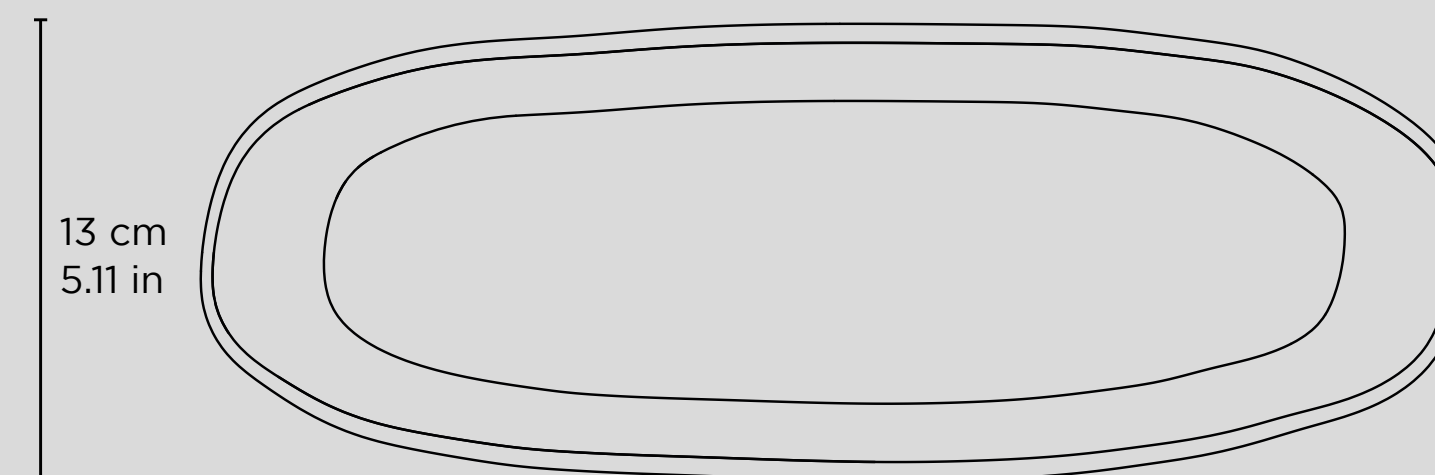

PORTO BRASIL
STONEWARE