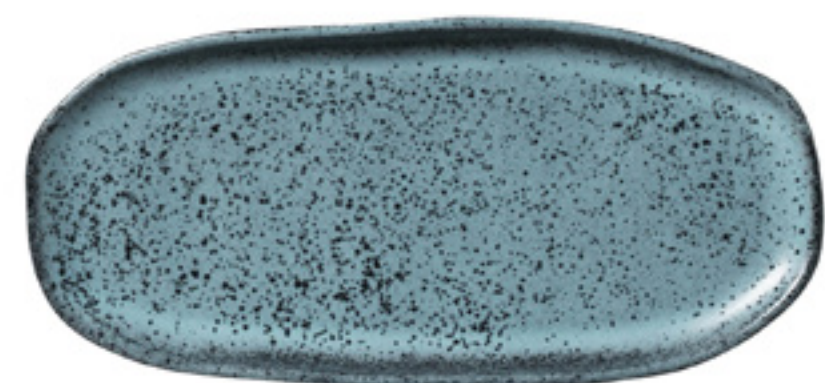

1511477201
travessa oval rasa pequena orgânico night sky 23x10,5 cm
shallow oval platter small organic stoneware 9.05x4.13 in night sky
fuente p/servir ovalada plana p orgânico 23x10,5 cm night sky