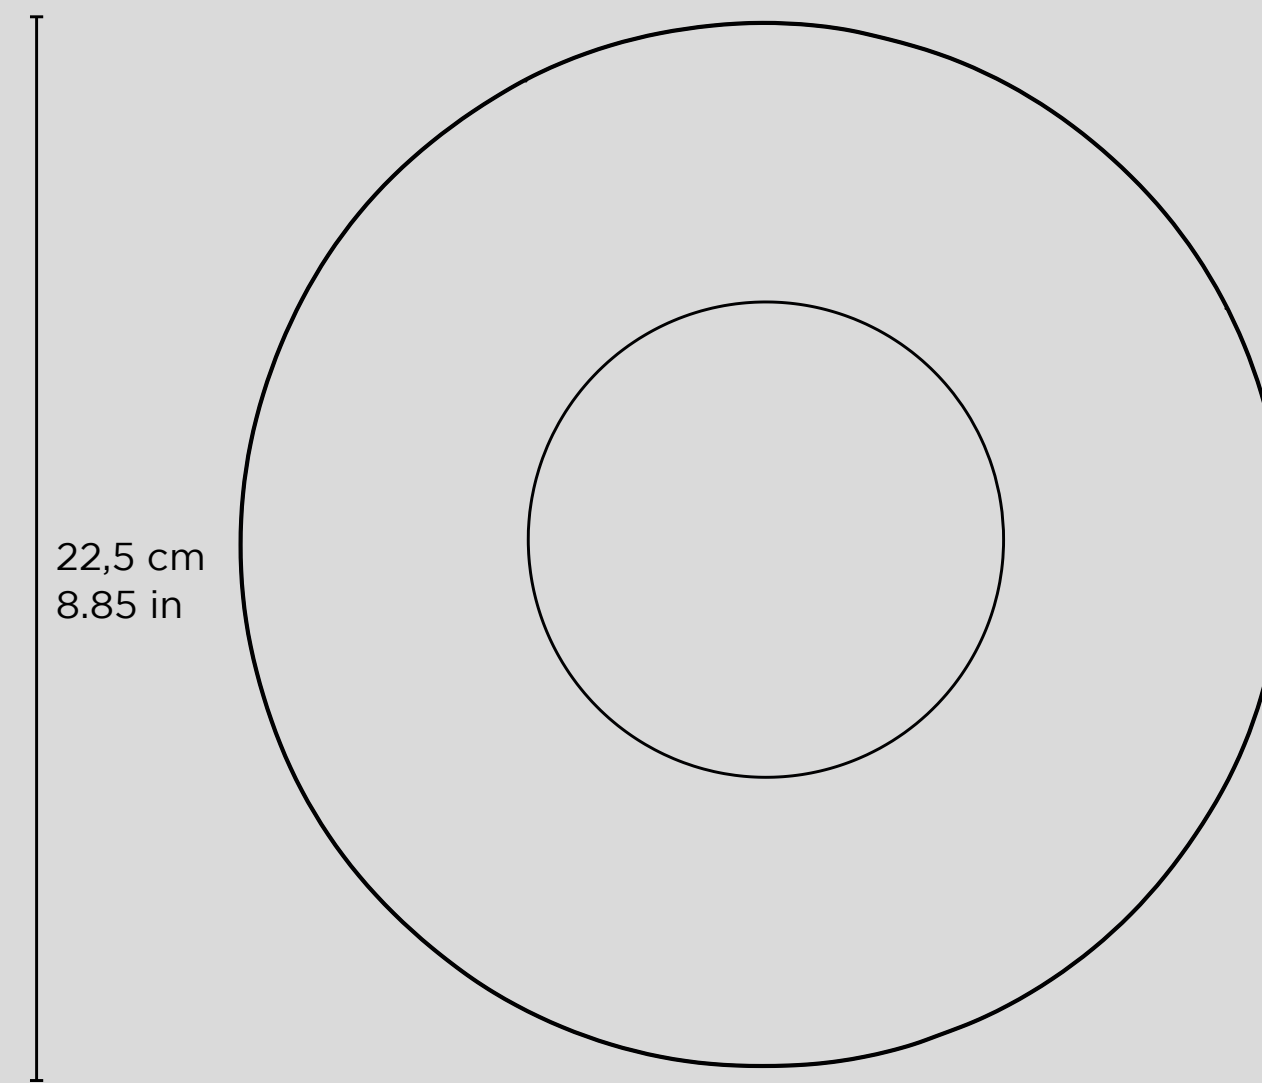

BIO

PRATO FUNDO

Soup Plate / Plato Hondo

BIO

PRATO FUNDO

*Soup Plate / Plato
Hondo*

PORTO BRASIL
STONEWARE

0,687 kg / 1.514 lbs