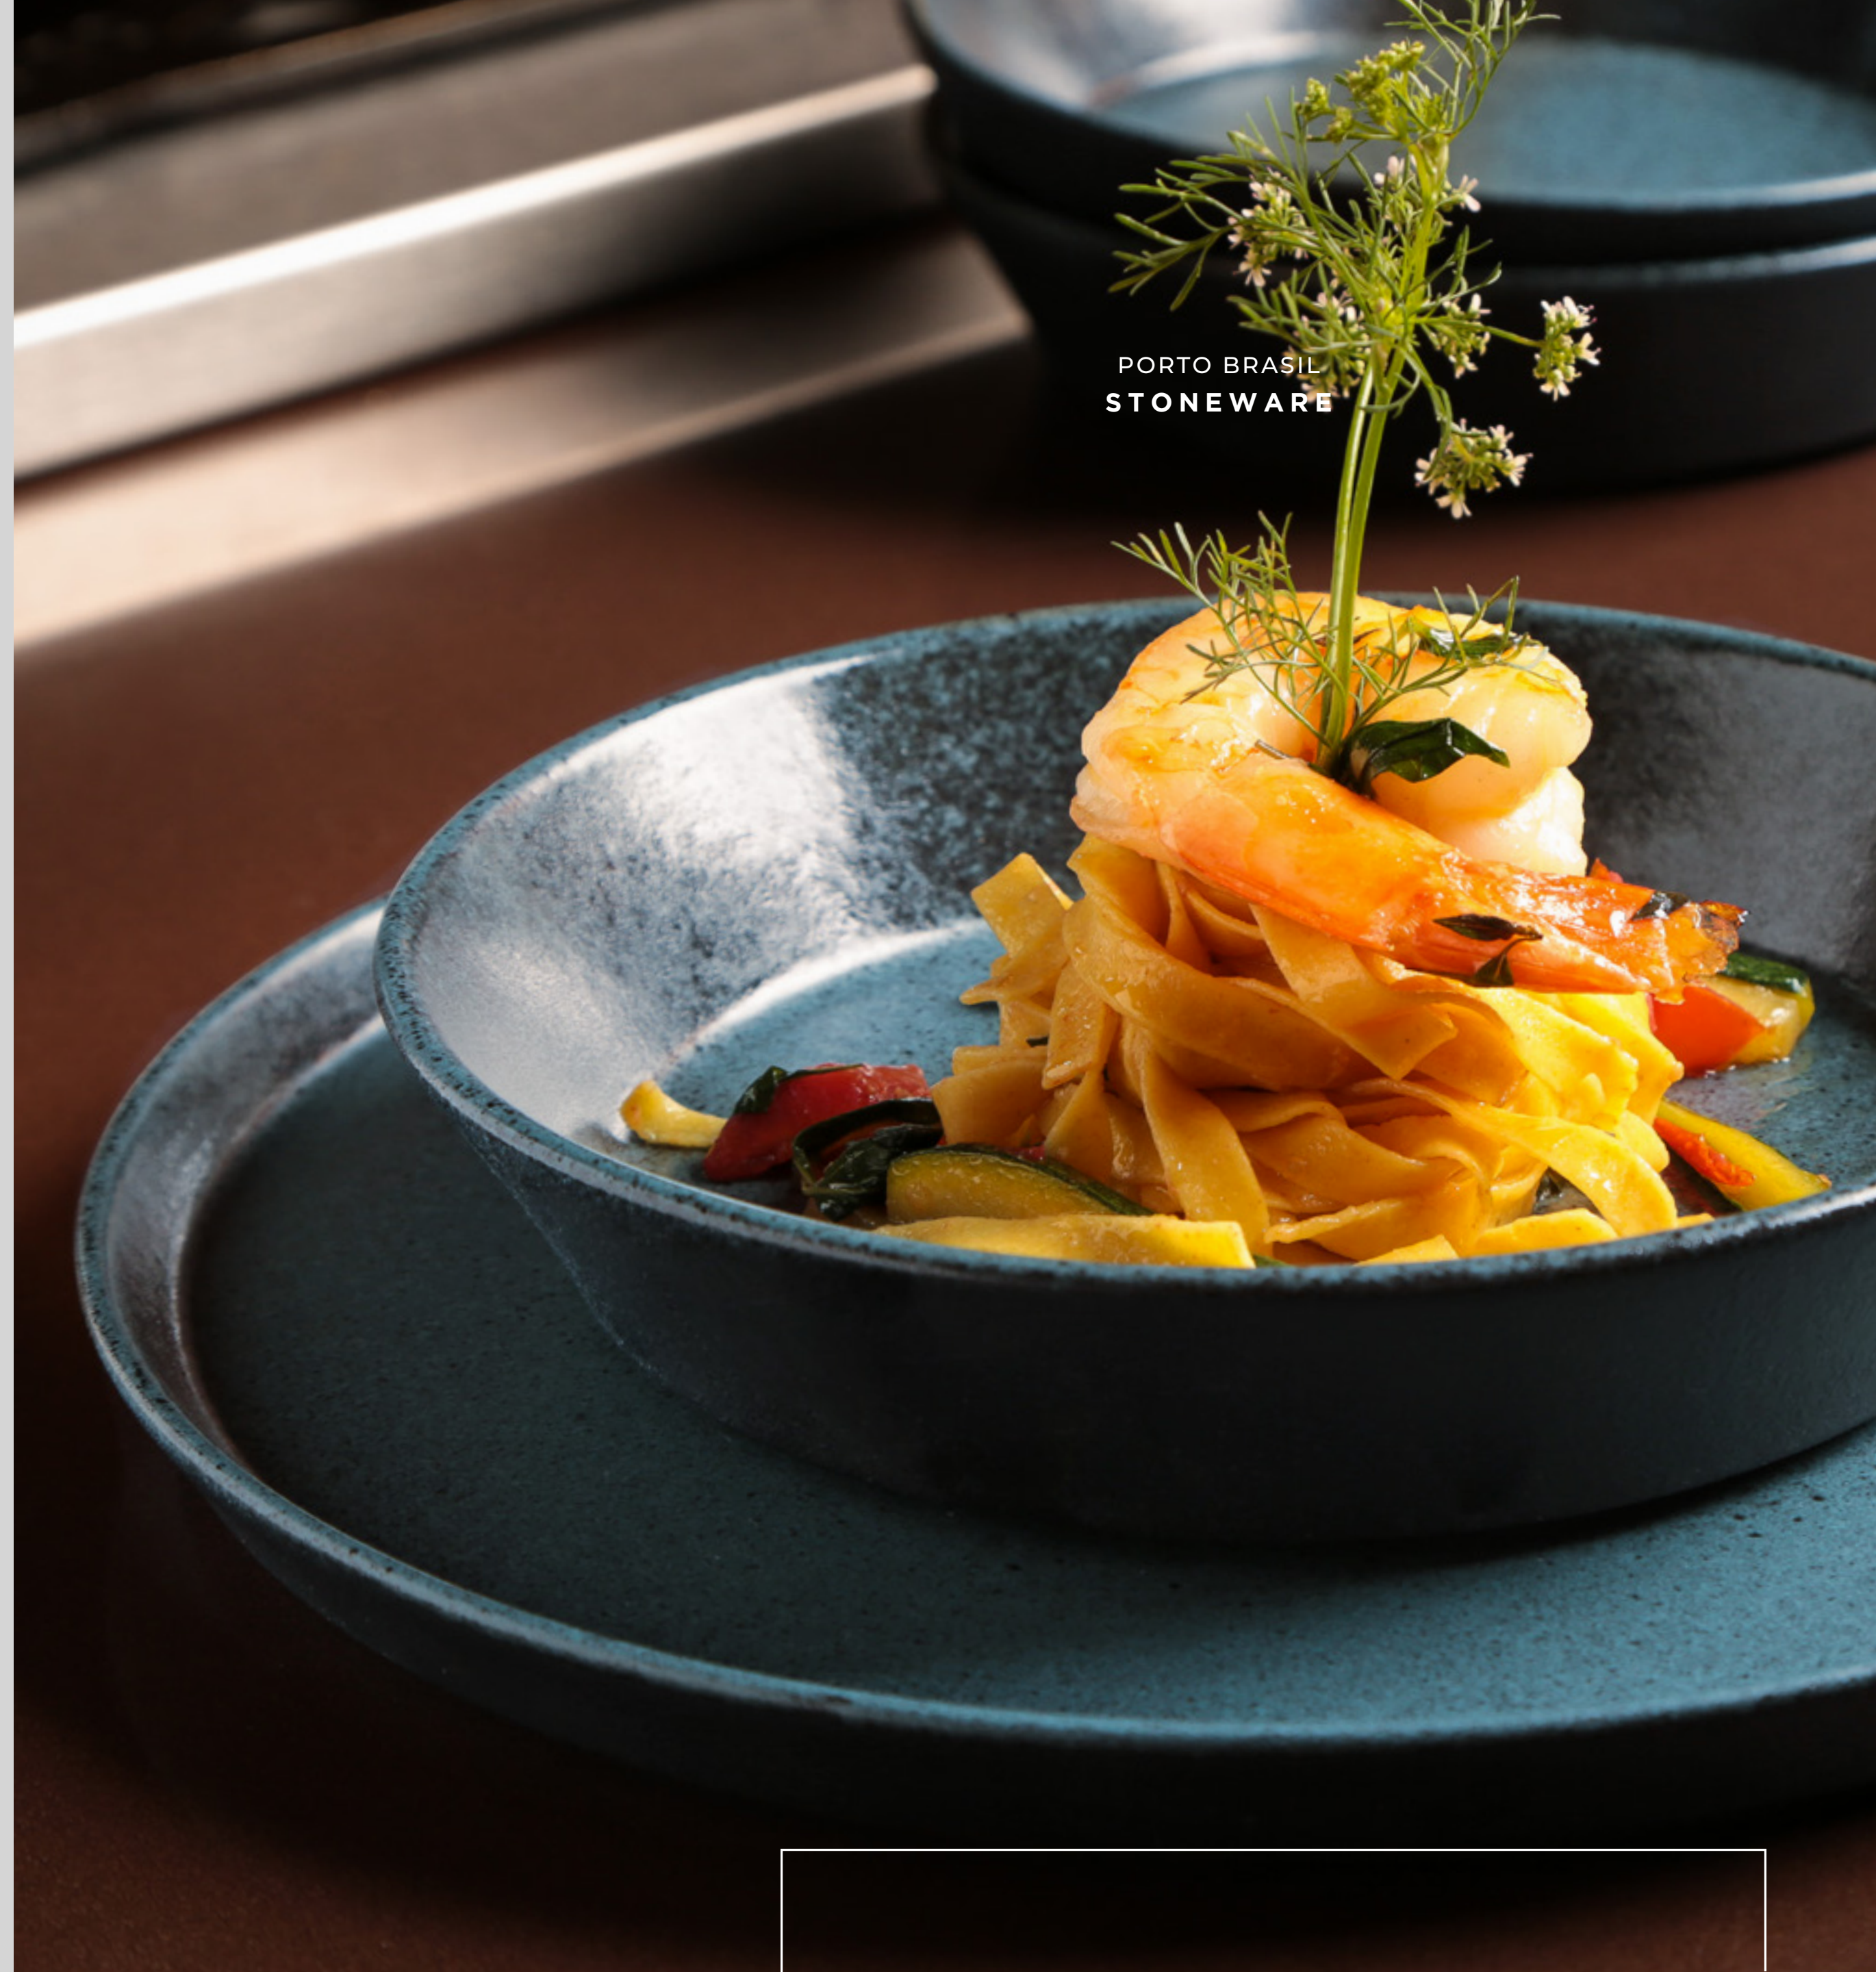

PORTO BRASIL
STONEWARE

NEO

PRATO FUNDO

Soup Plate / Plato Hondo

PORTO BRASIL
STONEWARE

NEO

PRATO FUNDO

Soup Plate / Plato Hondo