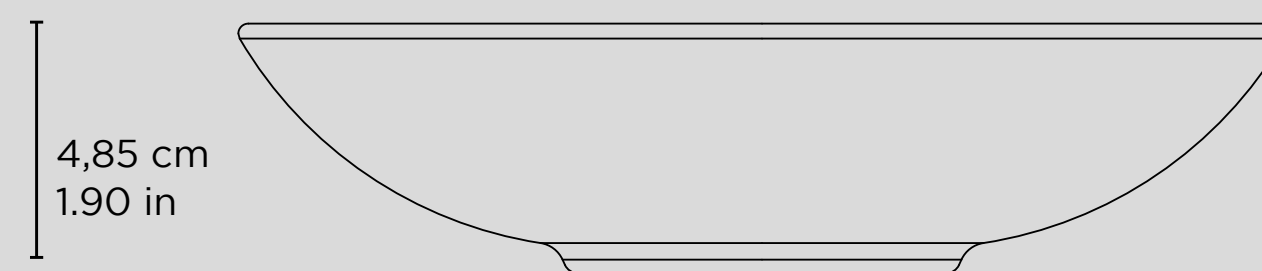

COUP

PRATO FUNDO

Soup Plate / Plato Hondo

COUP
PRATO FUNDO
Soup Plate / Plato Hondo

PORTO BRASIL
STONEWARE

0,475 kg / 1.047 lbs

COUP

CORES *Colors / Colores*