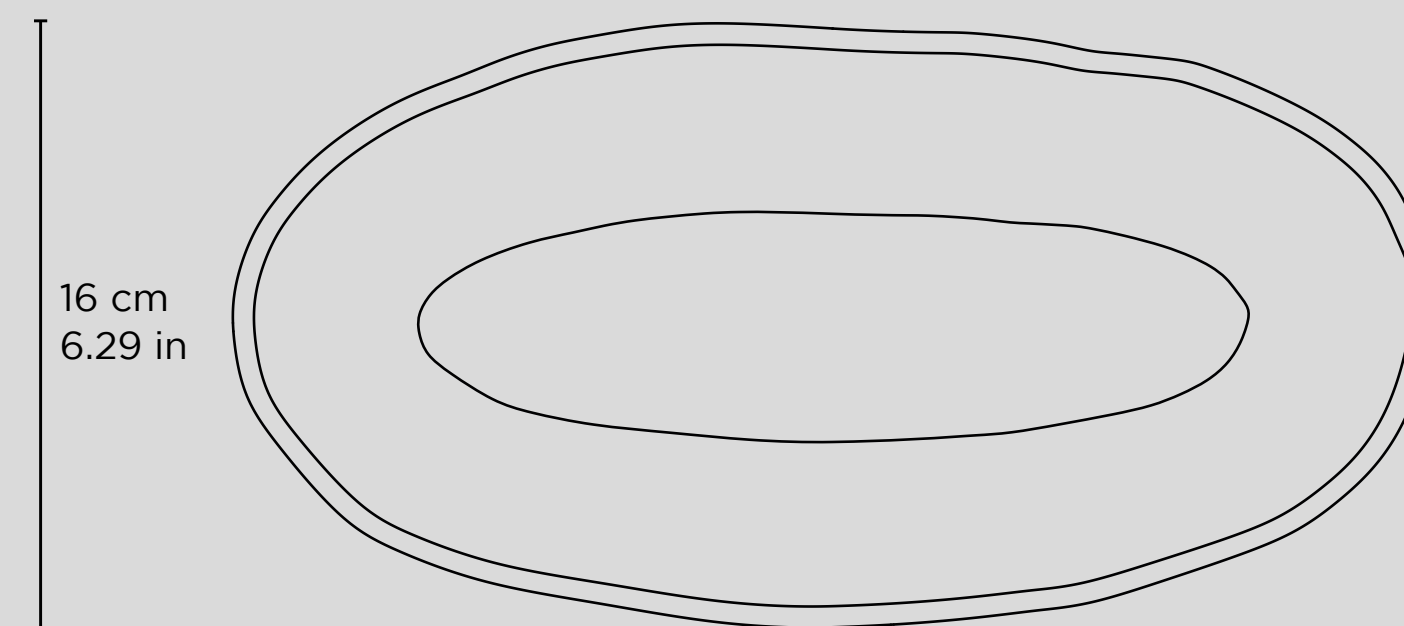

ORGÂNICO

TRAVESSA OVAL FUNDA G

Deep Oval Platter Large
Fuente Ovalada Honda Grande

ORGÂNICO
TRAVESSA OVAL
FUNDA G

Deep Oval Platter Large
Fuente Ovalada Honda Grande

PORTO BRASIL
STONEWARE

32 cm / 12.59 in

0,800 kg / 1.763 lbs