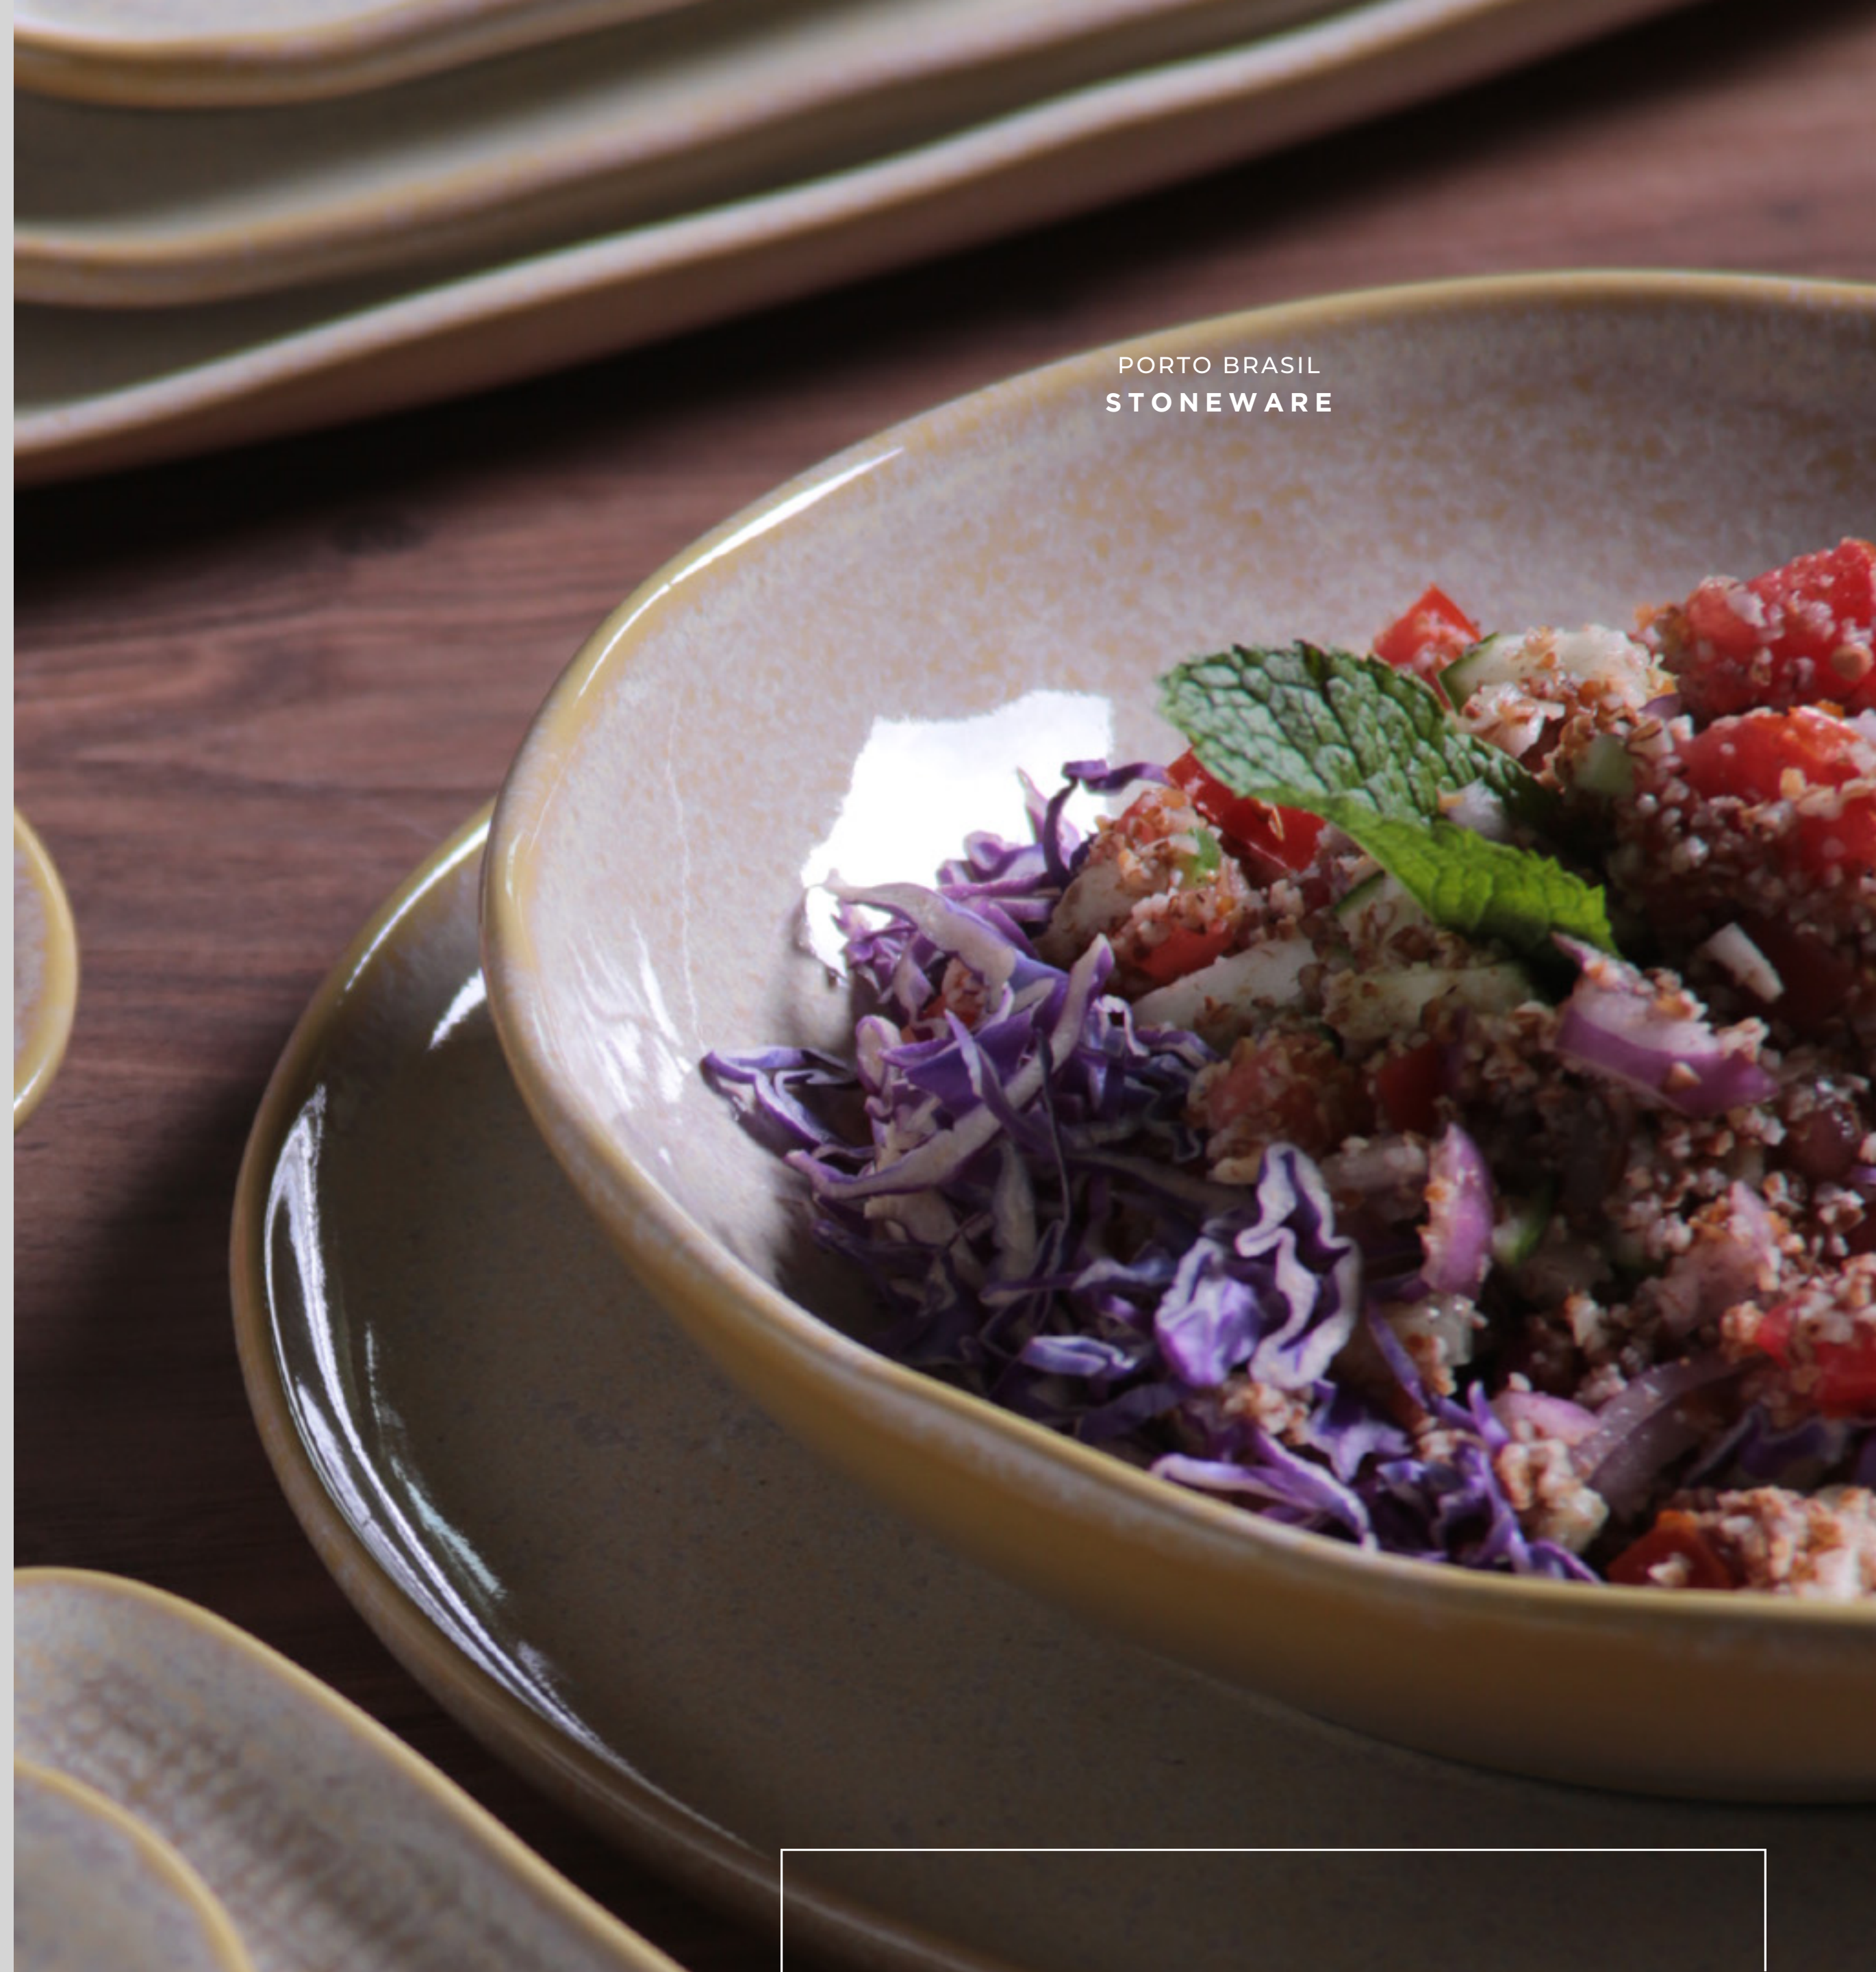

BIO

PRATO FUNDO

Soup Plate / Plato Hondo

PORTO BRASIL
STONEWARE

BIO

PRATO FUNDO

Soup Plate / Plato Hondo

PORTO BRASIL
STONEWARE