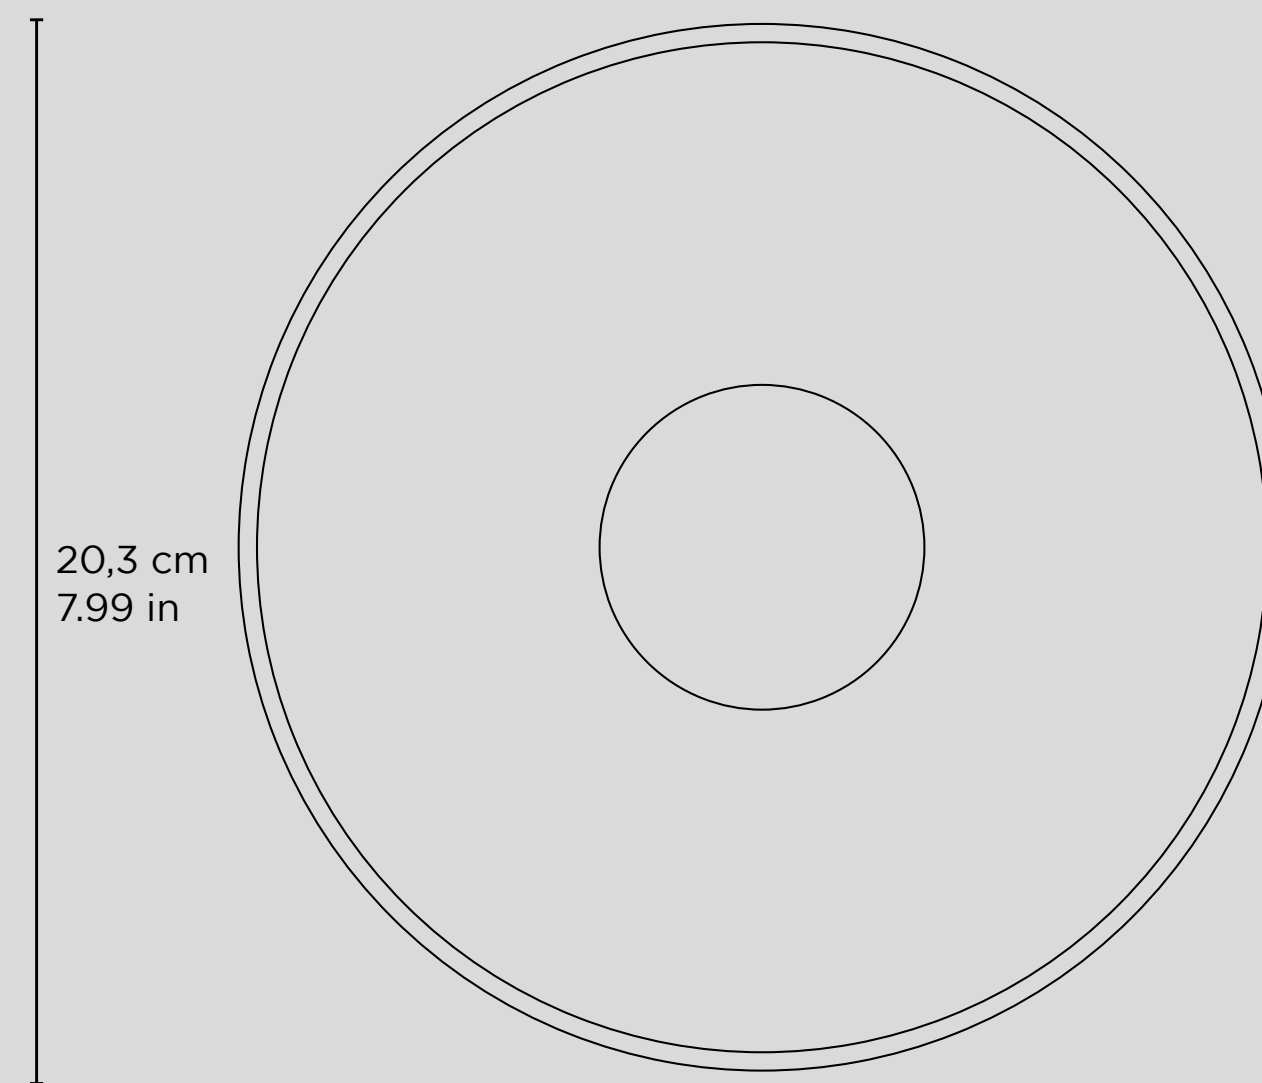

COUP

PRATO FUNDO

Soup Plate / Plato Hondo

COUP
PRATO FUNDO
Soup Plate / Plato Hondo

PORTO BRASIL
STONEWARE

0,475 kg / 1.047 lbs

COUP

CORES *Colors / Colores*