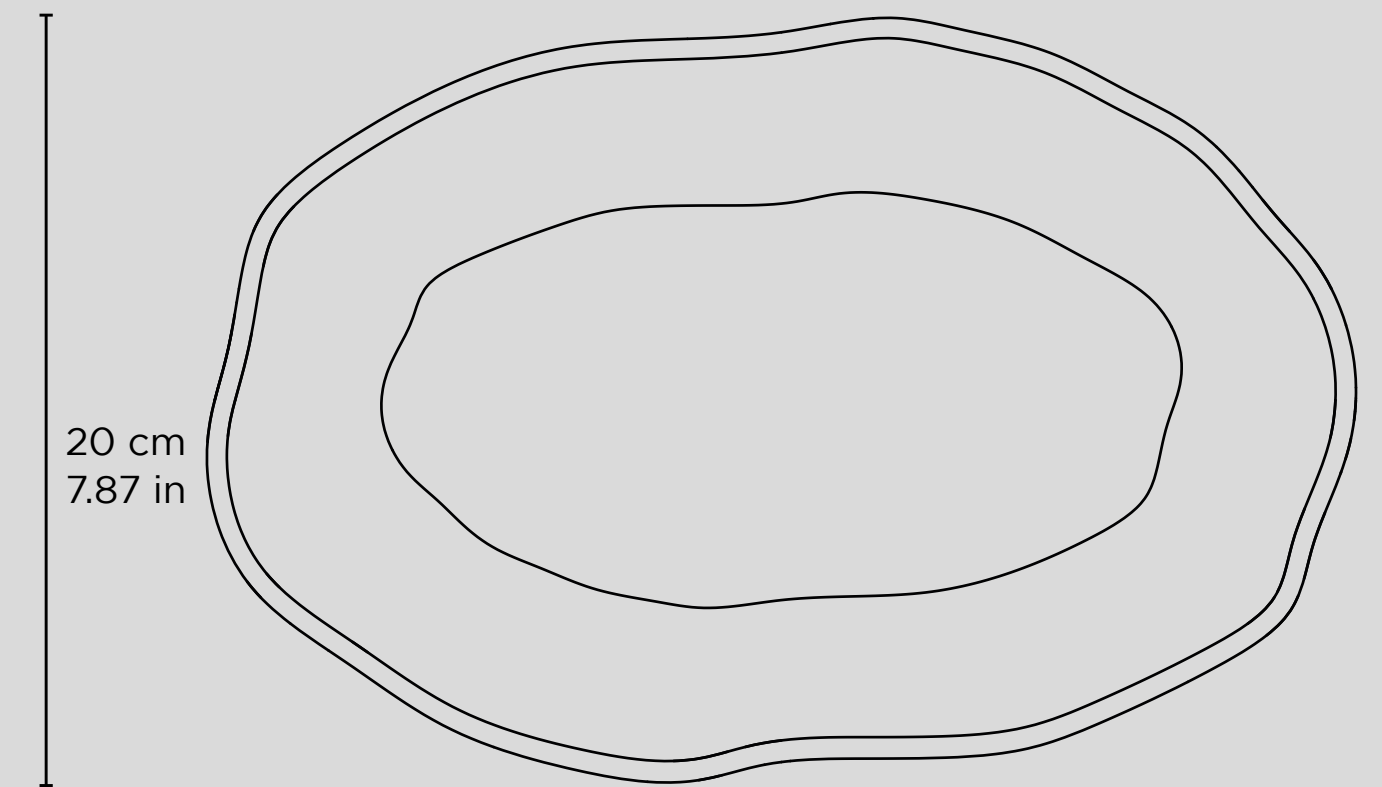

PORTO BRASIL
STONEWARE