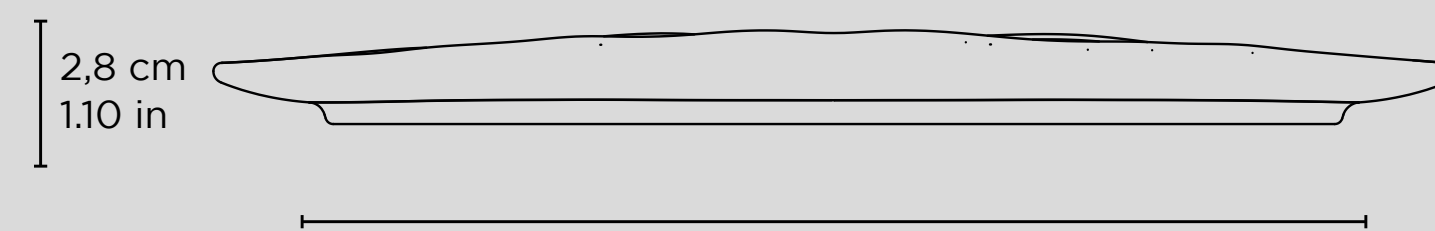

PORTO BRASIL
STONEWARE