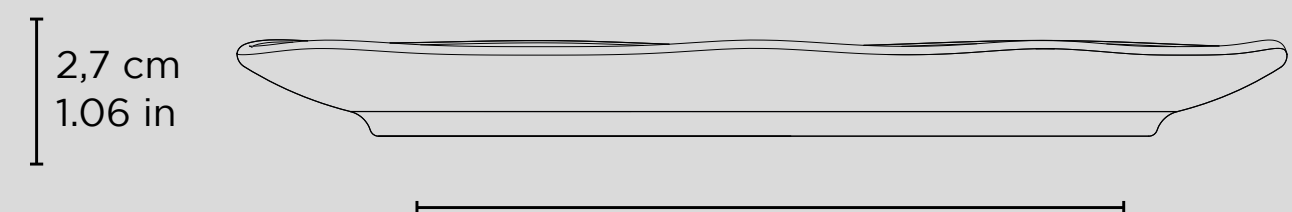

OVAL

PRATO RASO

Dinner Plate / Plato Playo

OVAL

PRATO RASO

Dinner Plate / Plato Playo

PORTO BRASIL
STONEWARE

26 cm
10.23 in