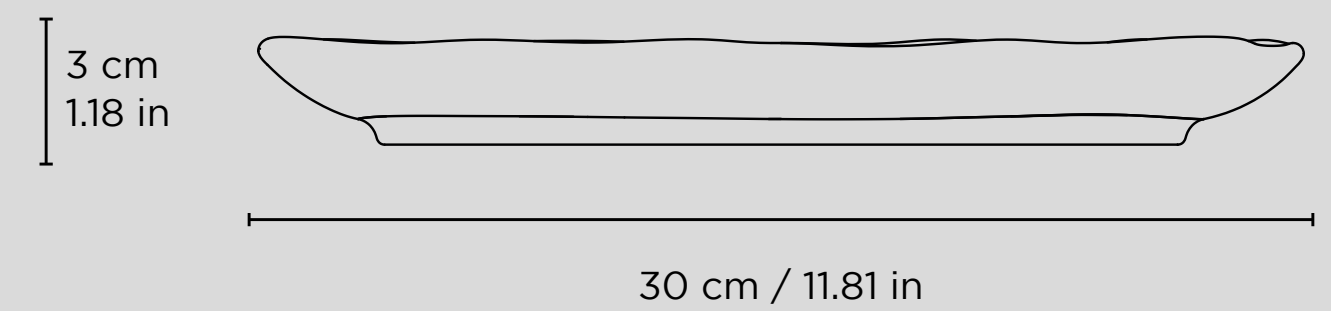

PORTO BRASIL
STONEWARE