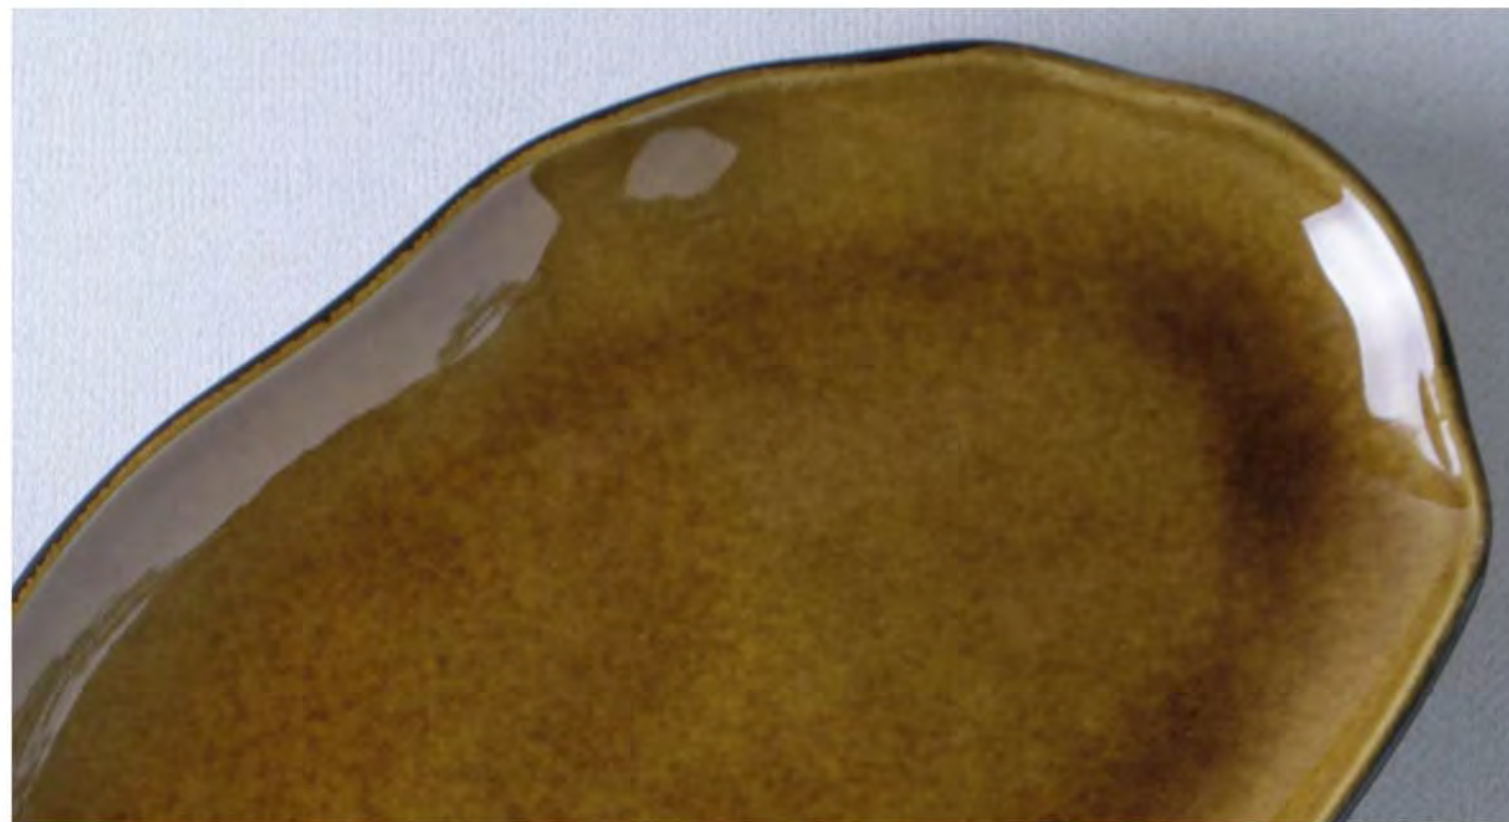

LINHA | LINE | LÍNEA

ÂMBAR

A RESISTÊNCIA DO STONEWARE

The Stoneware's resistance
La resistencia del Stoneware

FORNO*
oven safe
horno

MICRO-ONDAS
microwave safe
microondas

FREEZER
freezer safe
congelador

LAVA-LOUÇA
dishwasher safe
lavavajillas

*Até 240°C
Up to 464°F
Hasta 240°C

PORTO BRASIL STONEWARE