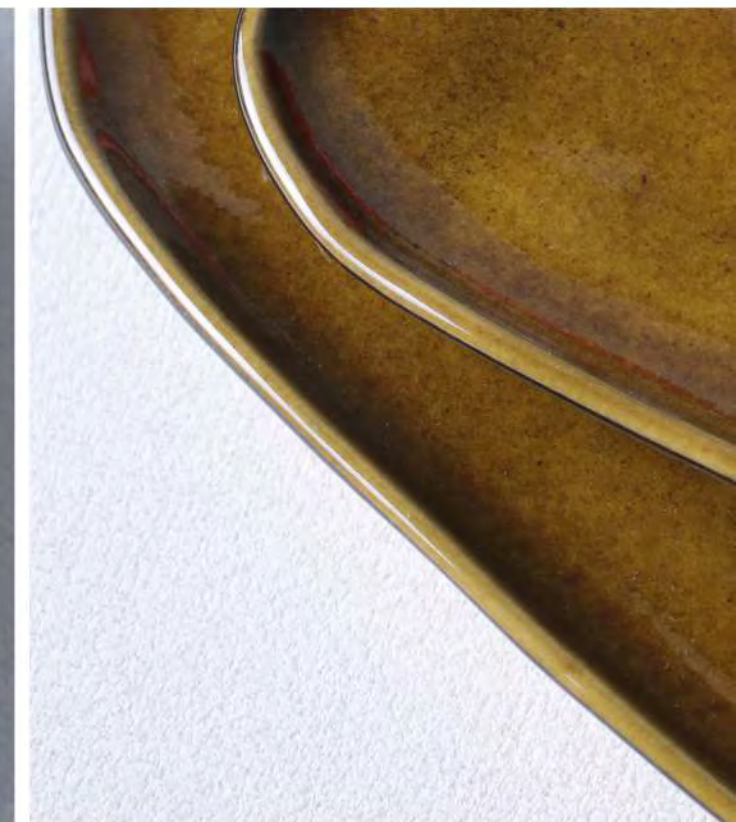

MICRO-ONDAS
microwave safe
microondas

FREEZER
freezer safe
congelador

LAVA-LOUÇA
dishwasher safe
lavavajillas

*Até 240°C
Up to 464°F
Hasta 240°C

PORTO BRASIL STONEWARE

ÂMBAR

PORTO BRASIL
STONEWARE

PRATOS PLATES | PLATOS