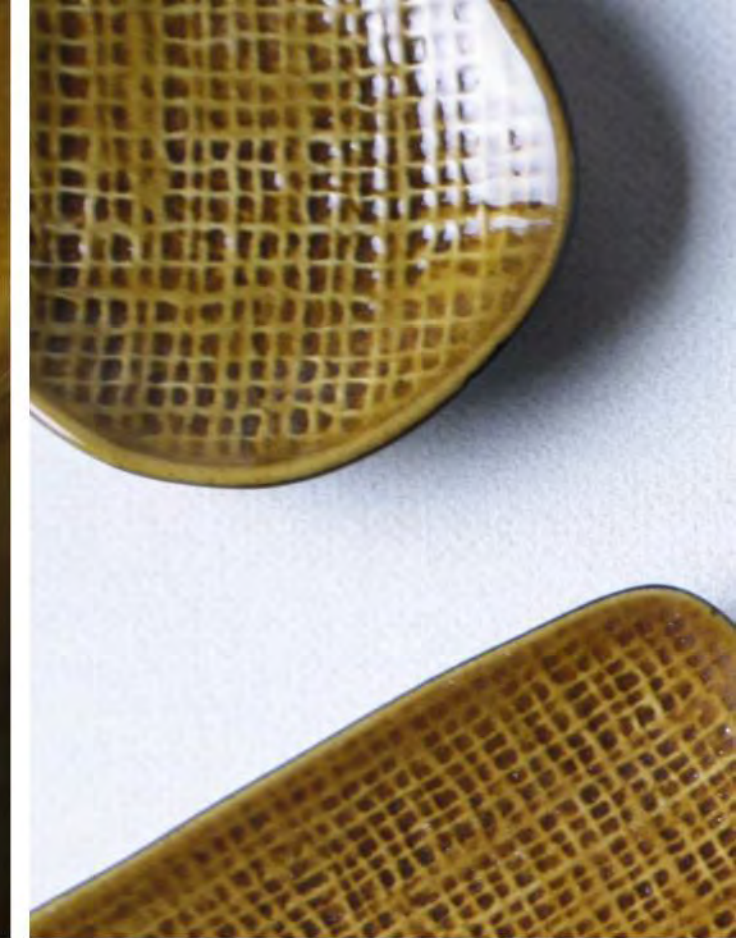

LINHA | LINE | LÍNEA

ÂMBAR

A RESISTÊNCIA DO STONEWARE

The Stoneware's resistance
La resistencia del Stoneware

FORNO*
oven safe
horno

MICRO-ONDAS
microwave safe
microondas

FREEZER
freezer safe
congelador

LAVA-LOUÇA
dishwasher safe
lavavajillas

*Até 240°C
Up to 464°F
Hasta 240°C

PORTO BRASIL STONEWARE