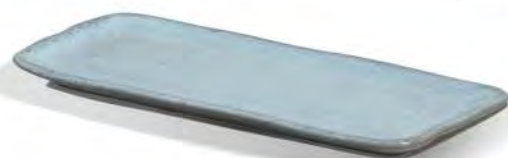

14831109001 - *Bio*
Travessa | Platter | Fuente
30 cm x 20 cm x 3 cm
11.81 in x 7.87 in x 1.18 in

LINHA | LINE | LÍNEA

BREEZE

PRATOS | TRAVESSAS

PLATES | PLATTERS

PLATOS | FUENTES

14014109001 - *Orgânico*
Travessa | Platter | Fuente
33 cm x 13 cm x 1,8 cm
12.99 in x 5.12 in x 0.71 in