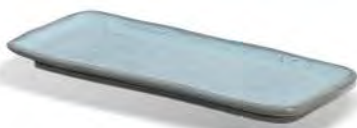

14831109001 - *Bio*
Travessa | Platter | Fuente
30 cm x 20 cm x 3 cm
11.81 in x 7.87 in x 1.18 in

LINHA | LINE | LÍNEA

BREEZE

PRATOS | TRAVESSAS

PLATES | PLATTERS

PLATOS | FUENTES

14014109001 - *Orgânico*
Travessa | Platter | Fuente
33 cm x 13 cm x 1,8 cm
12.99 in x 5.12 in x 0.71 in