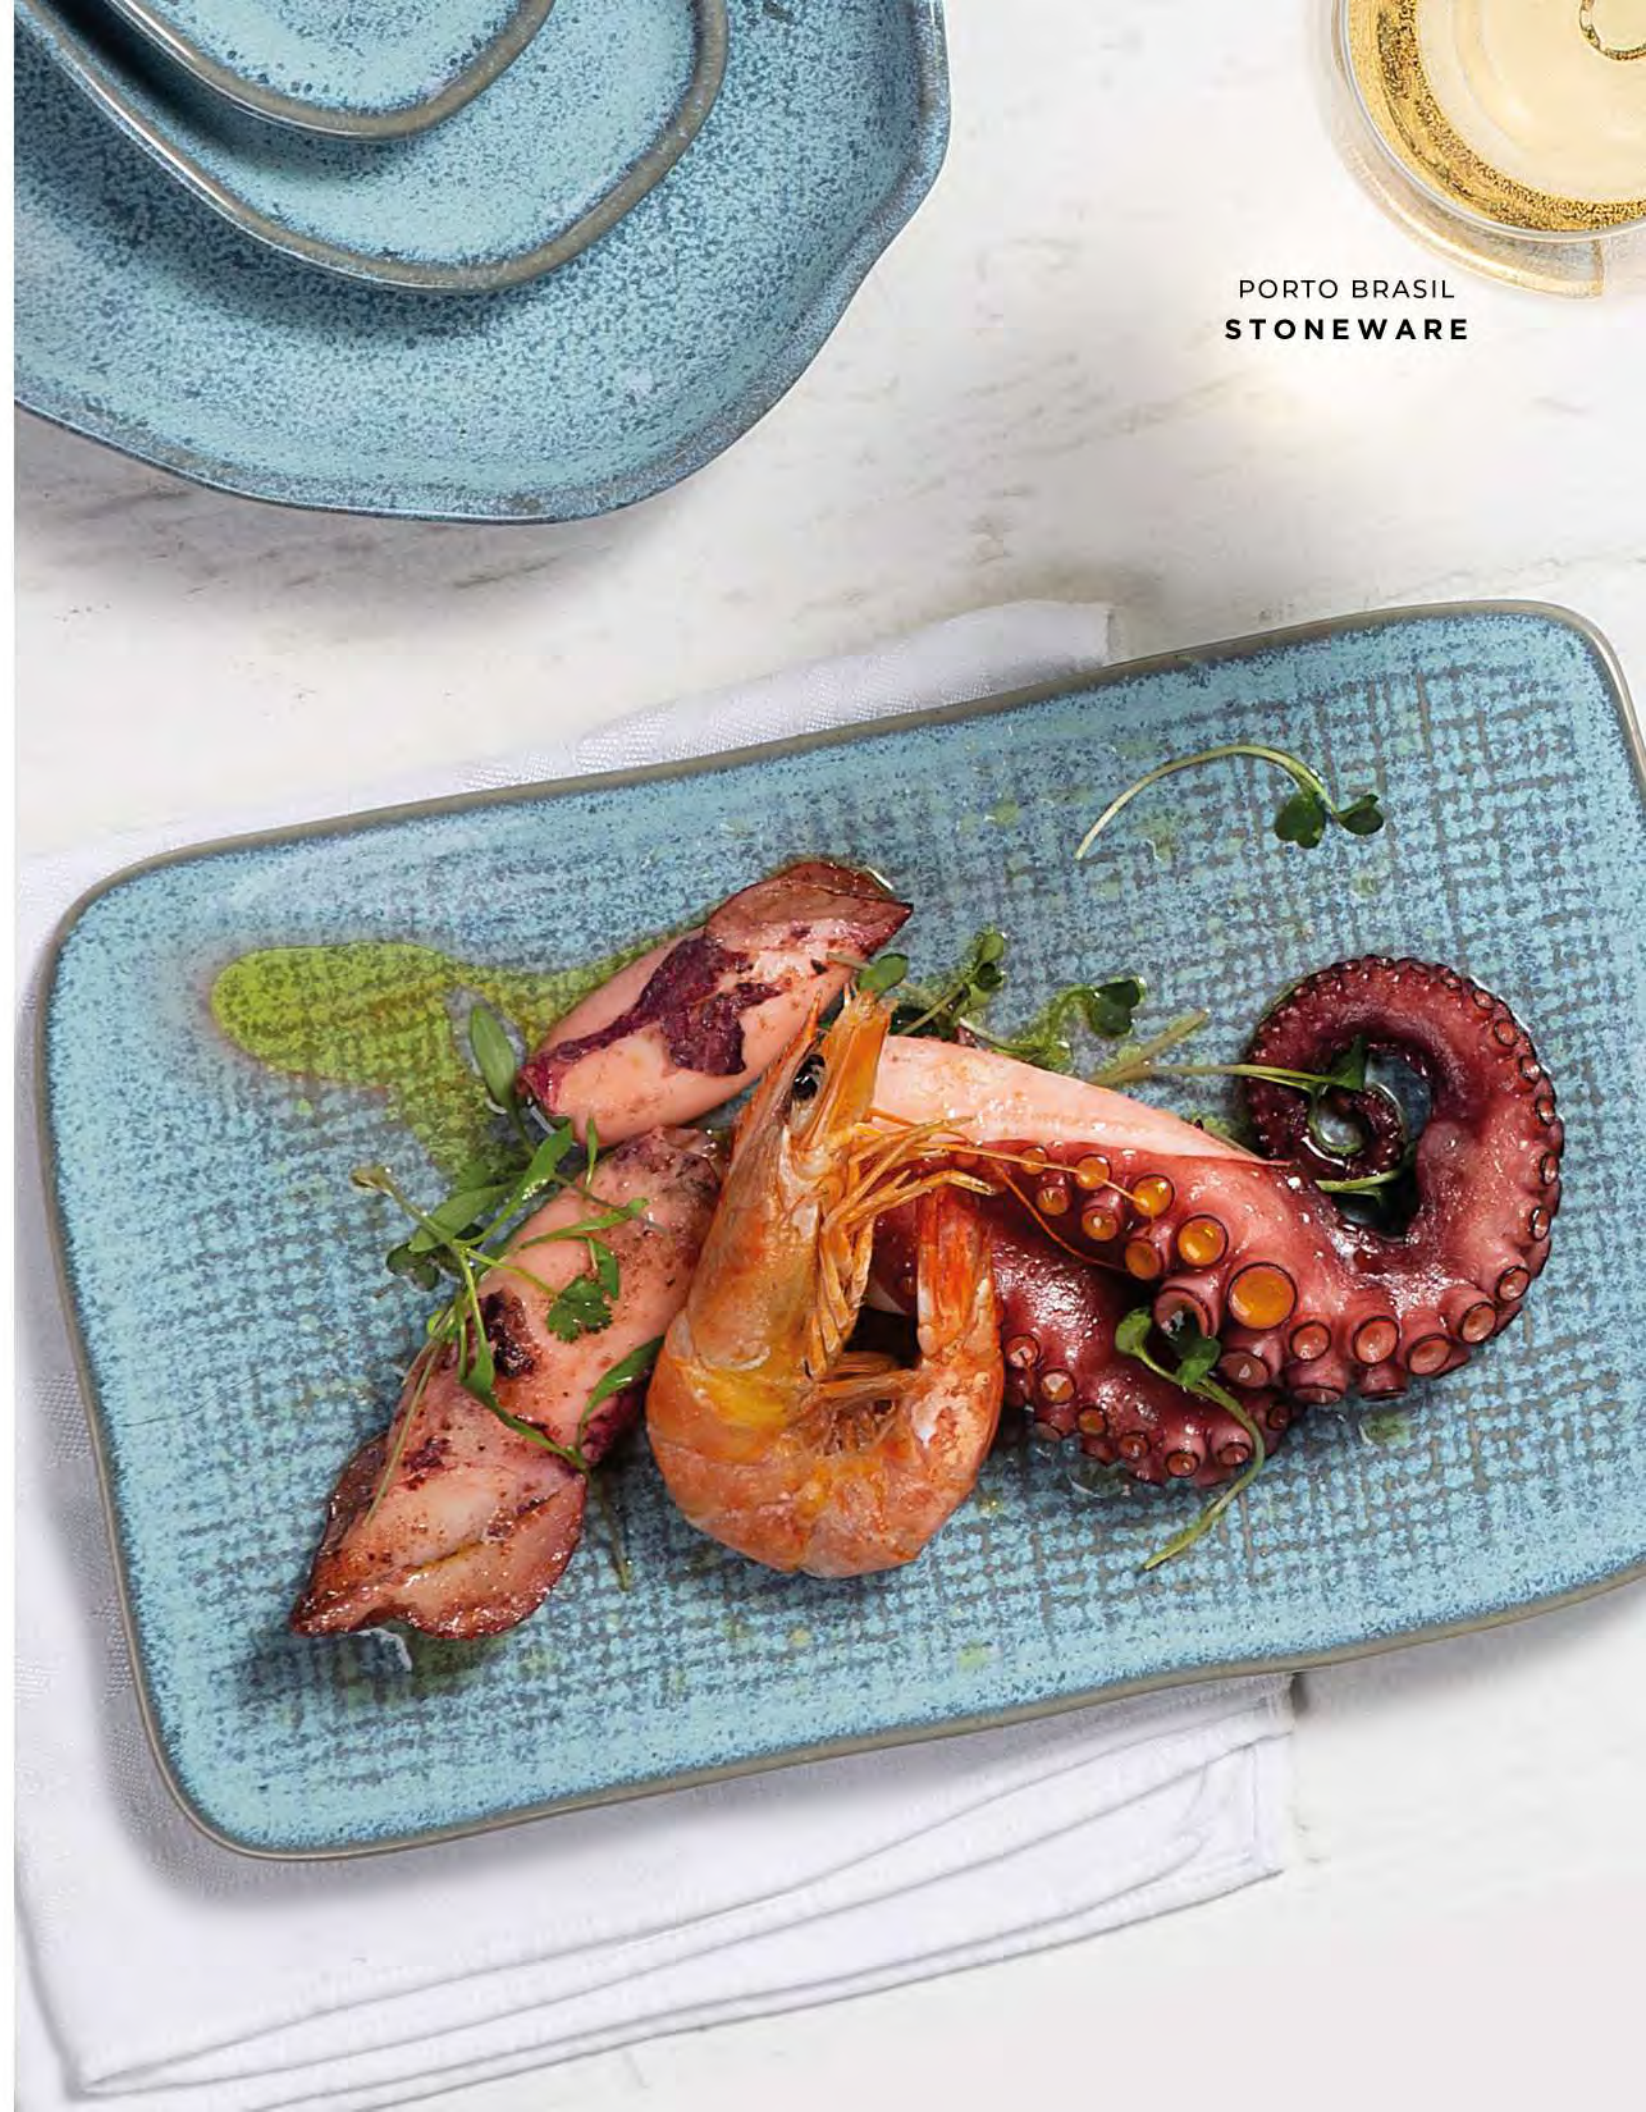

15014109001 - *Orgânico*
Travessa | Platter | Fuente
22 cm x 9,5 cm x 1,5 cm
8.66 in x 3.74 in x 0.59 in

PORTO BRASIL
STONEWARE